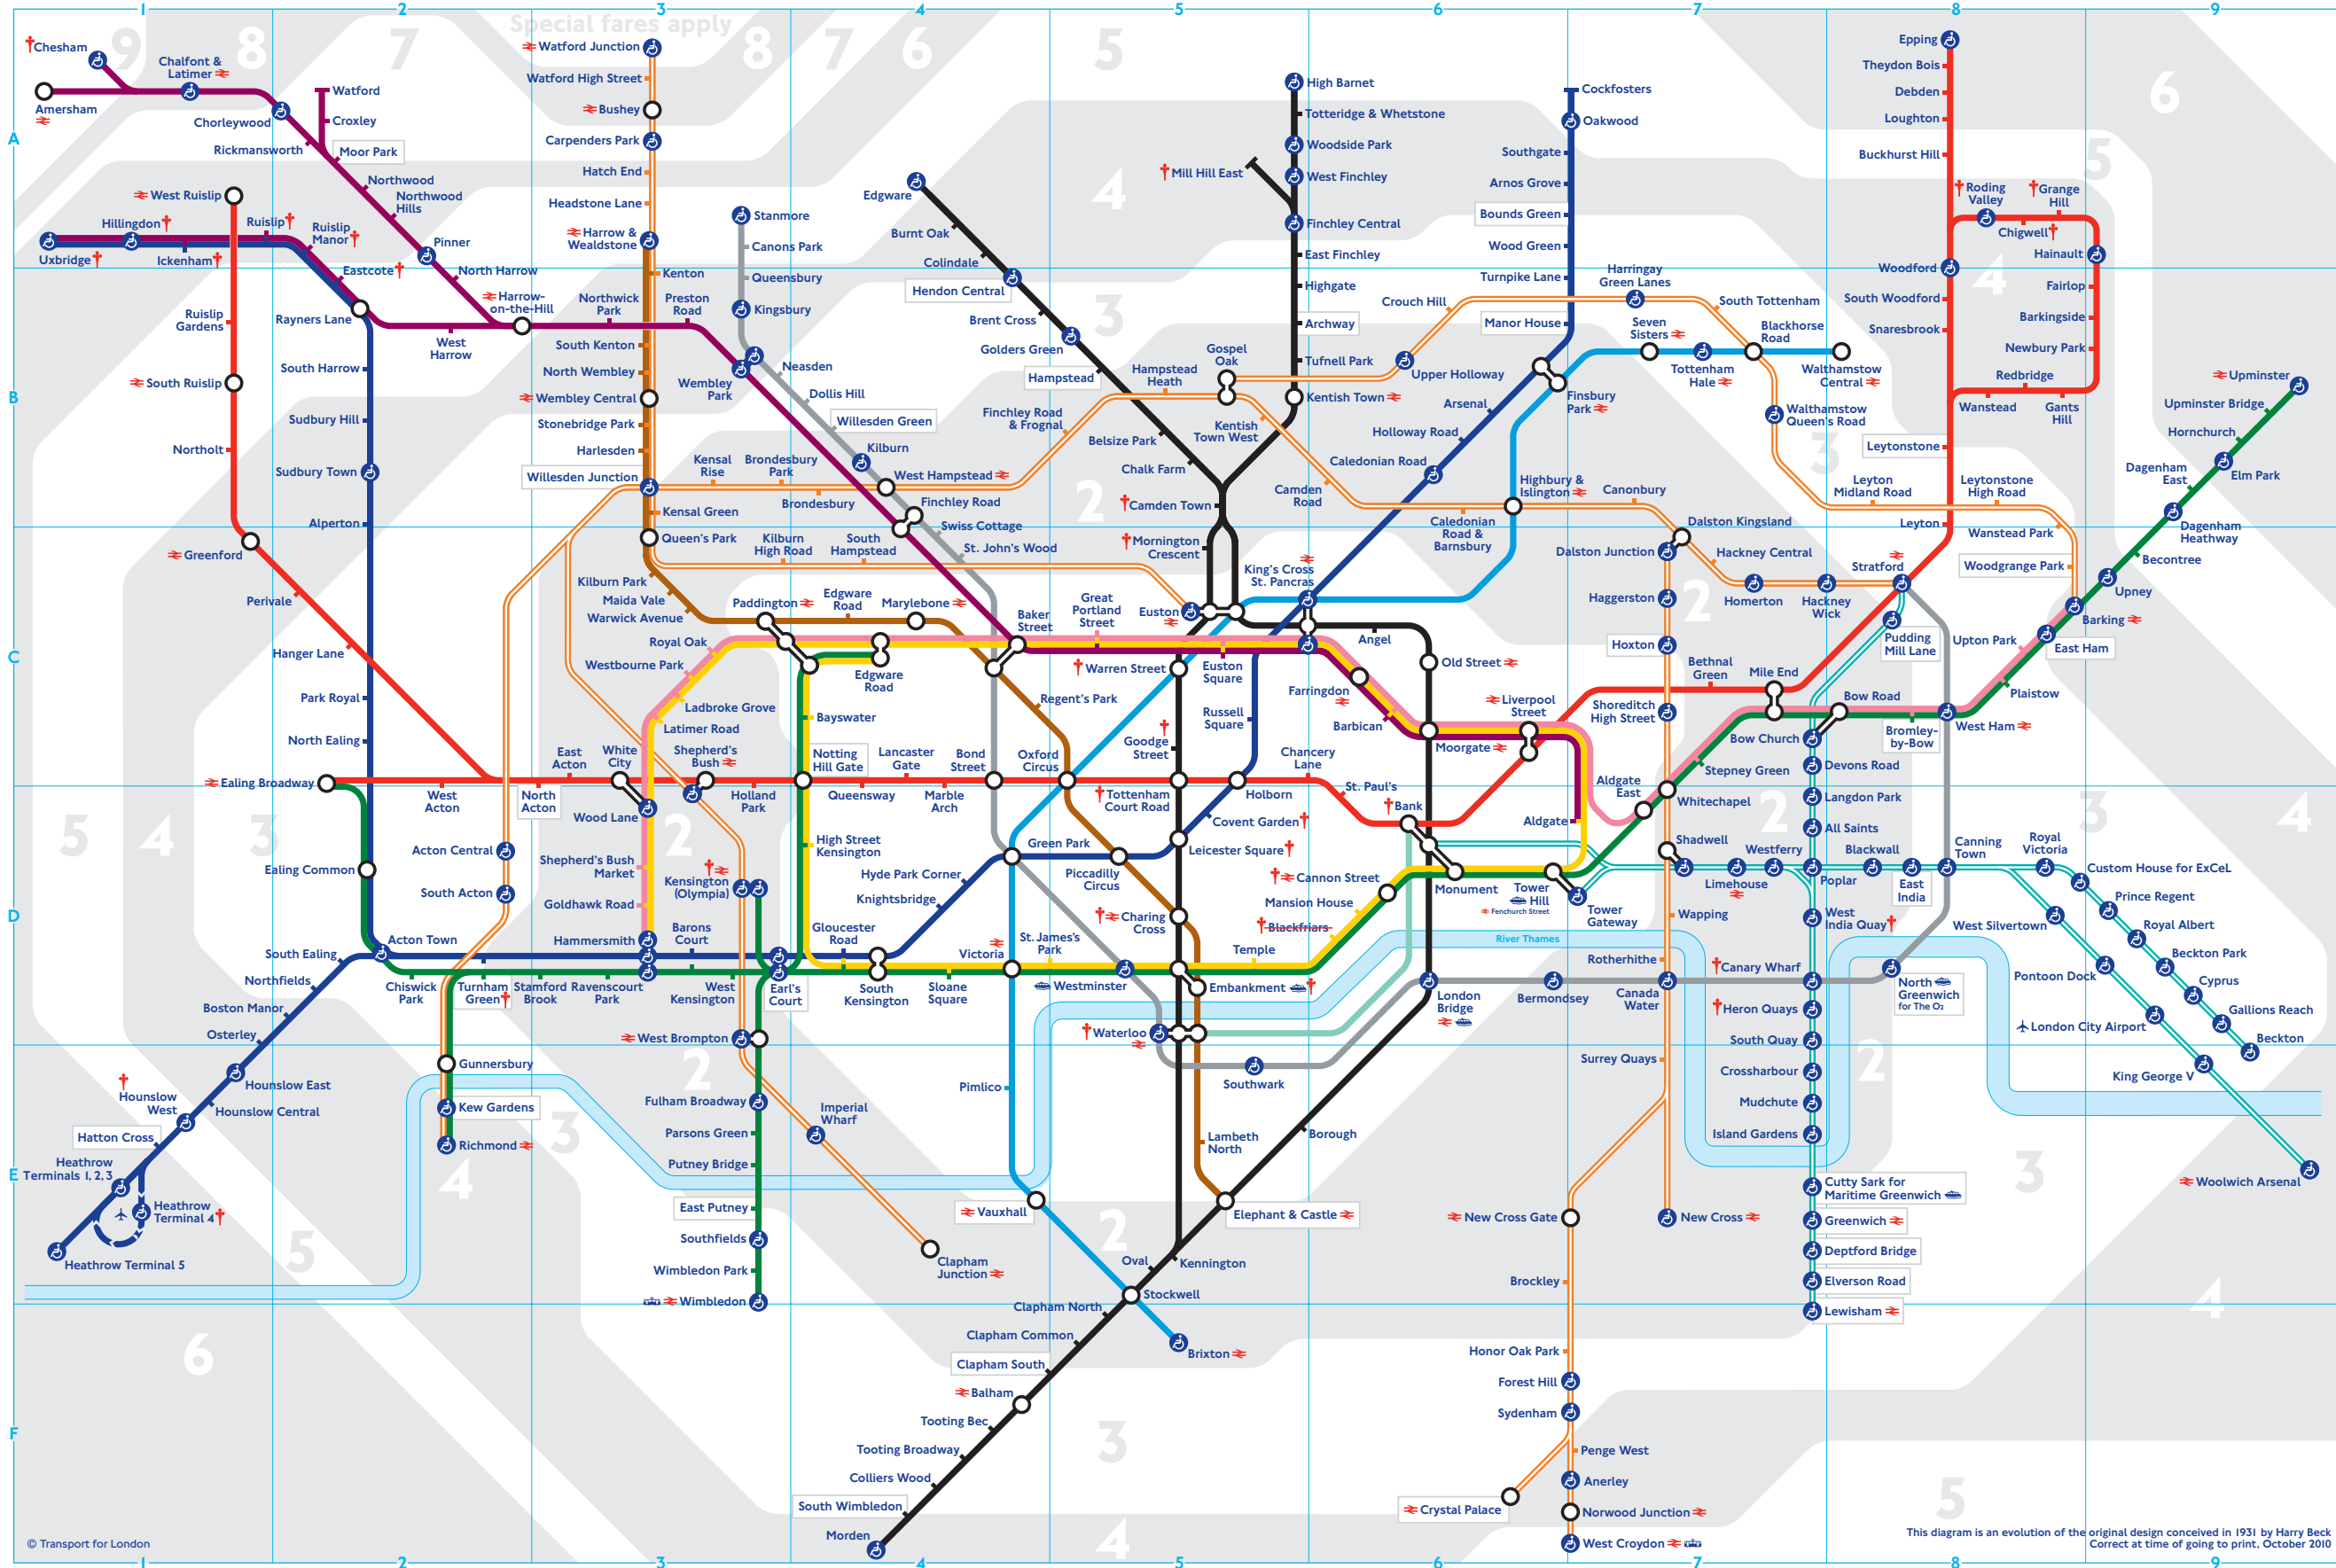

# Tube map

This diagram is an evolution of the original design conceived in 1931 by Harry Beck Correct at time of going to print, October 2010

## Explanation of symbols

- P** Stations with car parks
- 🚲** Stations with bicycle parking
- ♂♀** Male/female/baby changing/accessible toilets outside ticket gateline
- ♂♀** Male/female/baby changing/accessible toilets inside ticket gateline
- †** Toilet not managed by London Underground. You may be charged for these facilities. Ask staff for information
- ♿** Step-free access from the platform to the street
- 🏠** Stations with London Travel Information Centre
- †** Check before you travel. See key overleaf